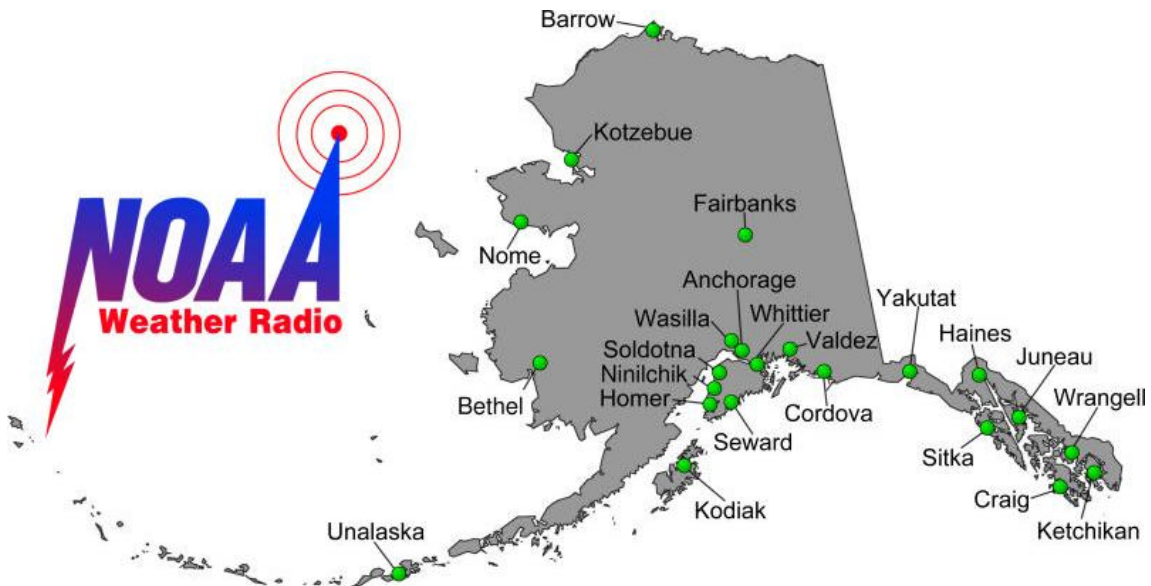

APPENDIX H
NOAA/NWS Map

NWR Transmitter	Call Sign	Frequency	Programming Office
Anchorage	KEC43	162.550	Anchorage
Barrow	KZZ53	162.550	Fairbanks
Bethel	WNG675	162.550	Anchorage
Cordova	WXJ79	162.400	Anchorage
Craig	KXI80	162.475	Juneau
Fairbanks	WXJ81	162.550	Fairbanks
Haines	WXM97	162.400	Juneau
Homer	WXJ24	162.400	Anchorage
Juneau	WXJ25	162.550	Juneau
Ketchikan	WXJ26	162.550	Juneau
Kodiak	WXJ78	162.550	Kodiak
Kotzebue	KWN30	162.550	Fairbanks
Ninilchik	KZZ97	162.550	Anchorage
Nome	WXJ62	162.550	Nome
Seward	KEC81	162.550	Anchorage
Sitka	WXJ80	162.550	Juneau
Soldotna	WWG39	162.475	Anchorage
Unalaska	WXK89	162.550	Anchorage
Valdez	WXJ63	162.550	Anchorage
Wasilla	KZZ98	162.400	Anchorage
Whittier	KXI29	162.400	Anchorage
Wrangell	WXJ83	162.400	Juneau
Yakutat	WXK69	162.400	Yakutat