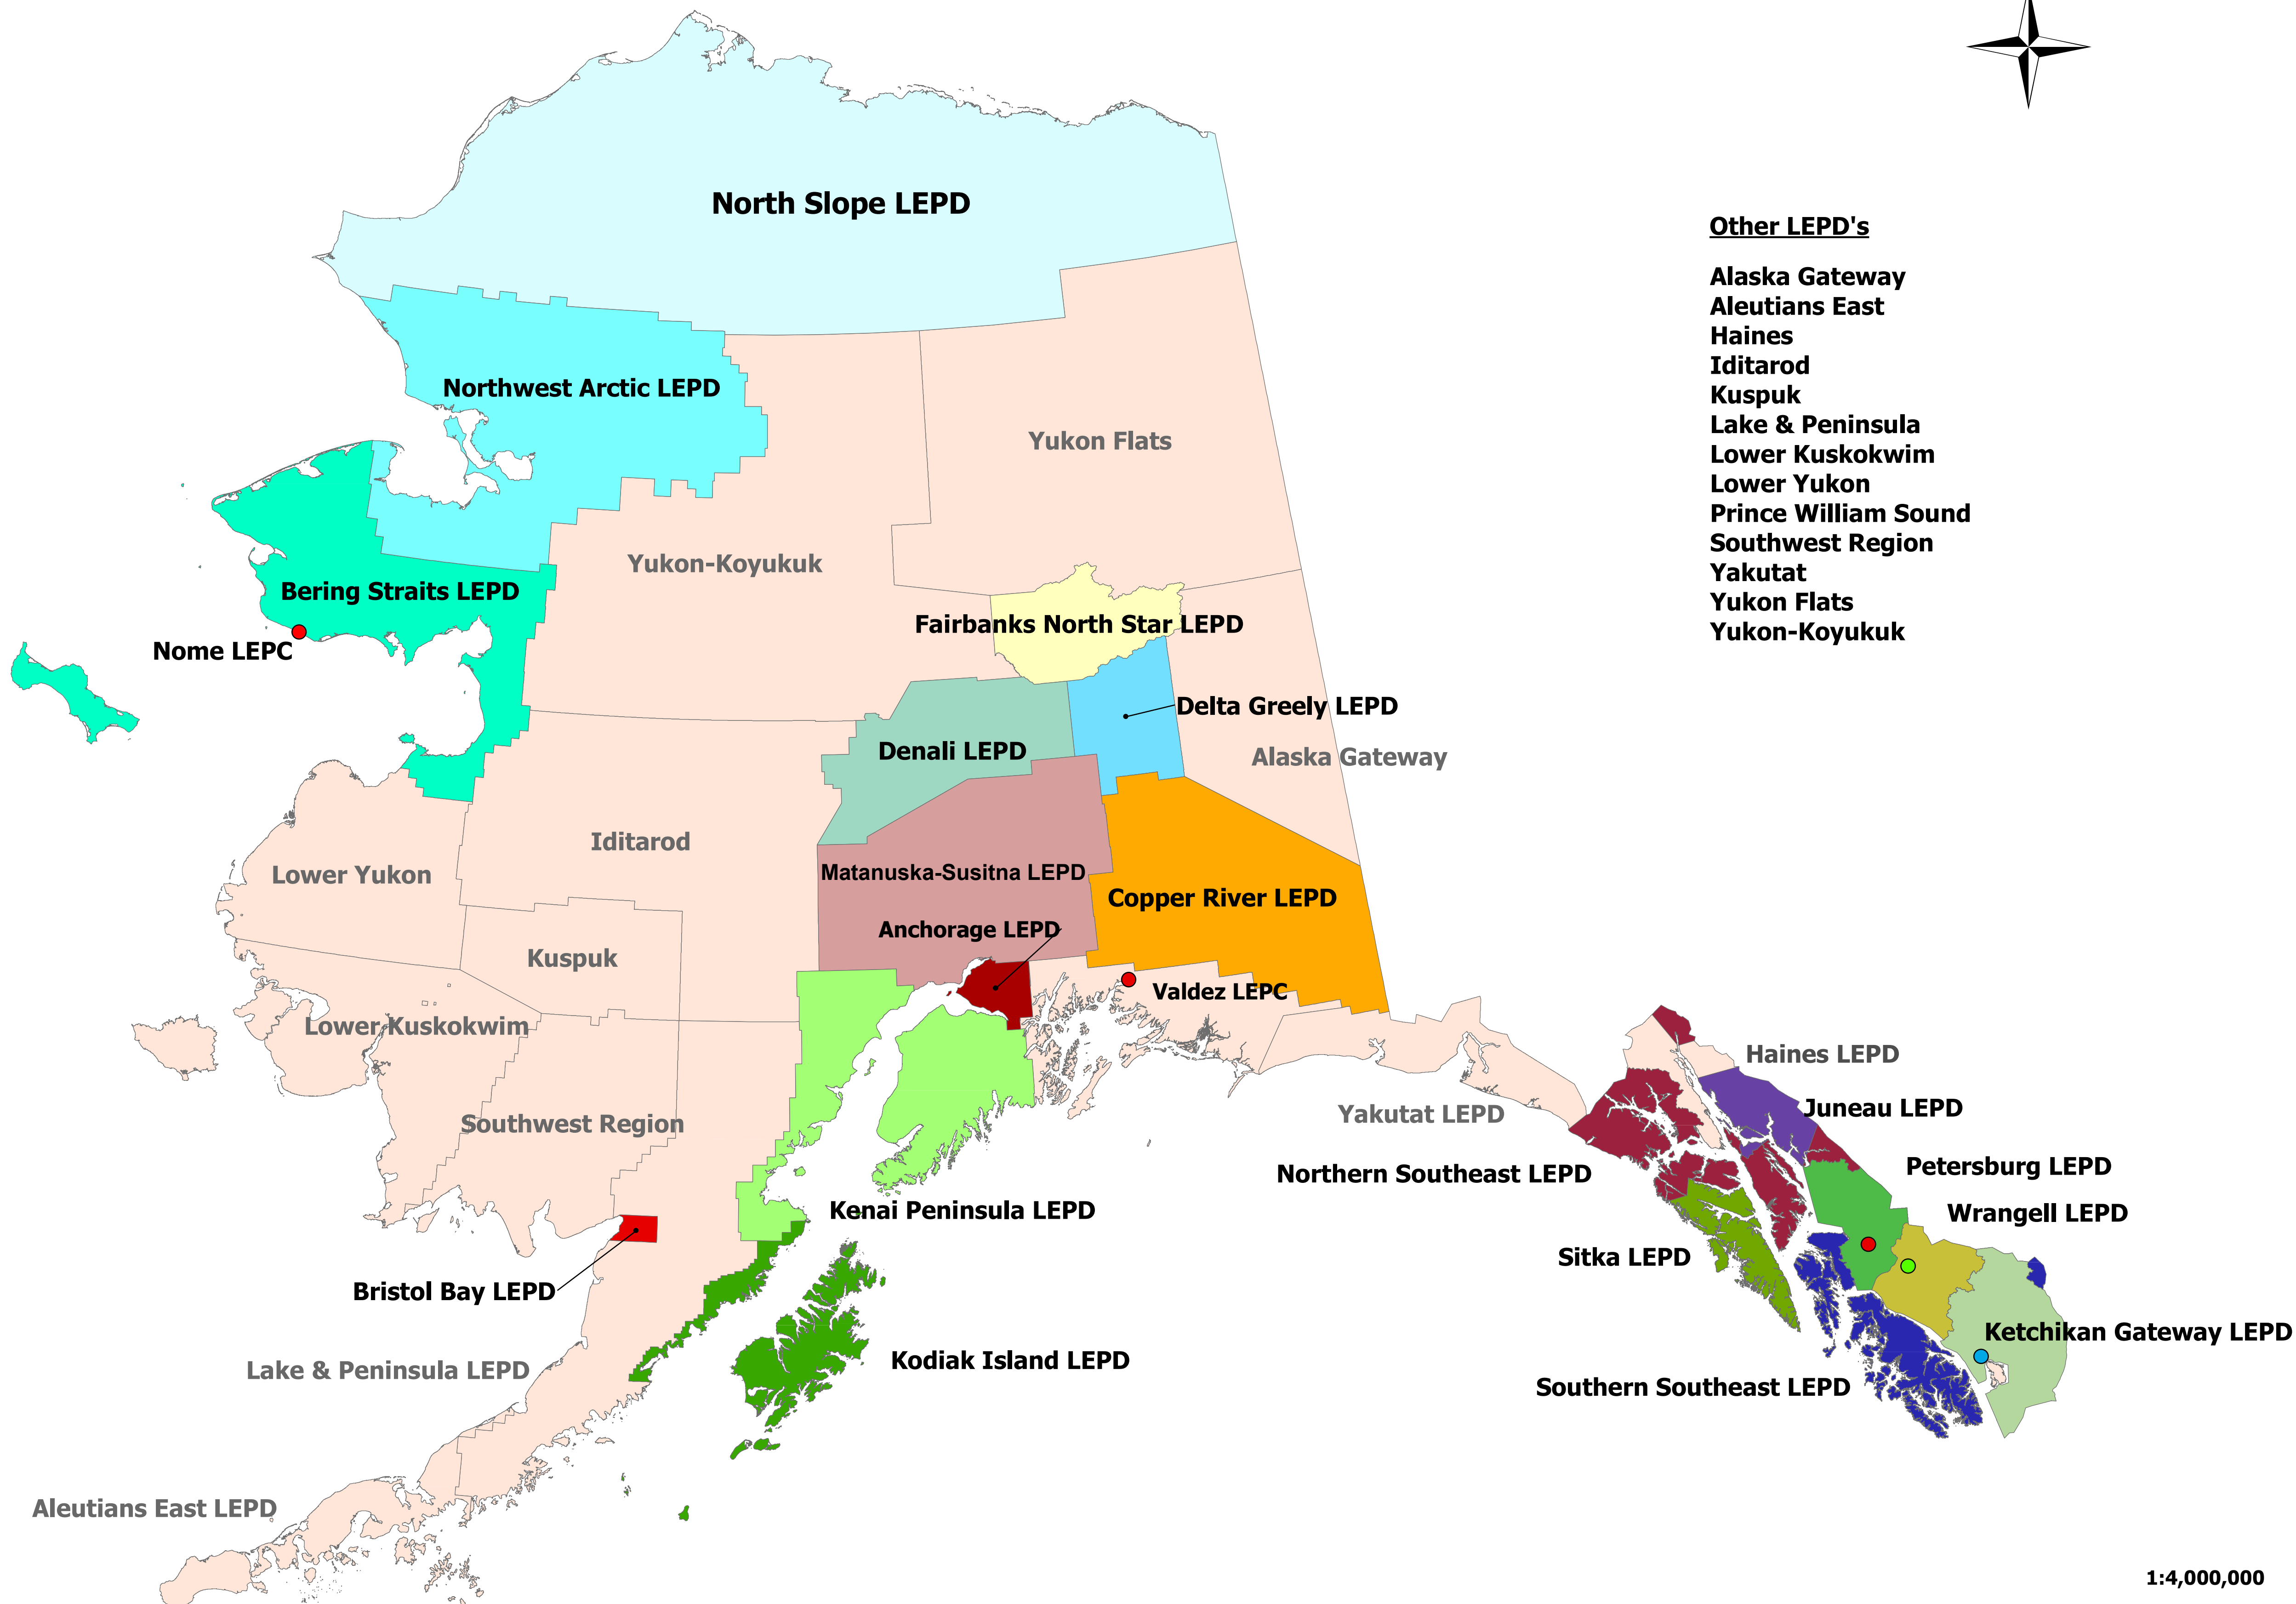

21 LEPD'S with Organized LEPC'S

Organized LEPC's

- Aleutian-Pribilofs
- Anchorage
- Bristol Bay
- Copper River
- Delta-Greely
- Denali
- Fairbanks North Star
- Juneau
- Ketchikan Gateway
- Kenai Peninsula
- Kodiak Island
- Matanuska-Susitna
- Nome
- North Slope
- Northern Southeast
- Northwest Arctic
- Petersburg
- Wrangell
- Sitka
- Southern Southeast
- Valdez

Other LEPD's

- Alaska Gateway
- Aleutians East
- Haines
- Iditarod
- Kuspuk
- Lake & Peninsula
- Lower Kuskokwim
- Lower Yukon
- Prince William Sound
- Southwest Region
- Yakutat
- Yukon Flats
- Yukon-Koyukuk

Local Emergency Planning Committees (LEPC)
operate within
Local Emergency Planning Districts (LEPD)

1:4,000,000

Source: State of Alaska
Department of Homeland Security and Emergency Management
Alaska Department of Natural Resources
Geo-Spatial Data Clearinghouse
Author: Scott Nelsen, 2014